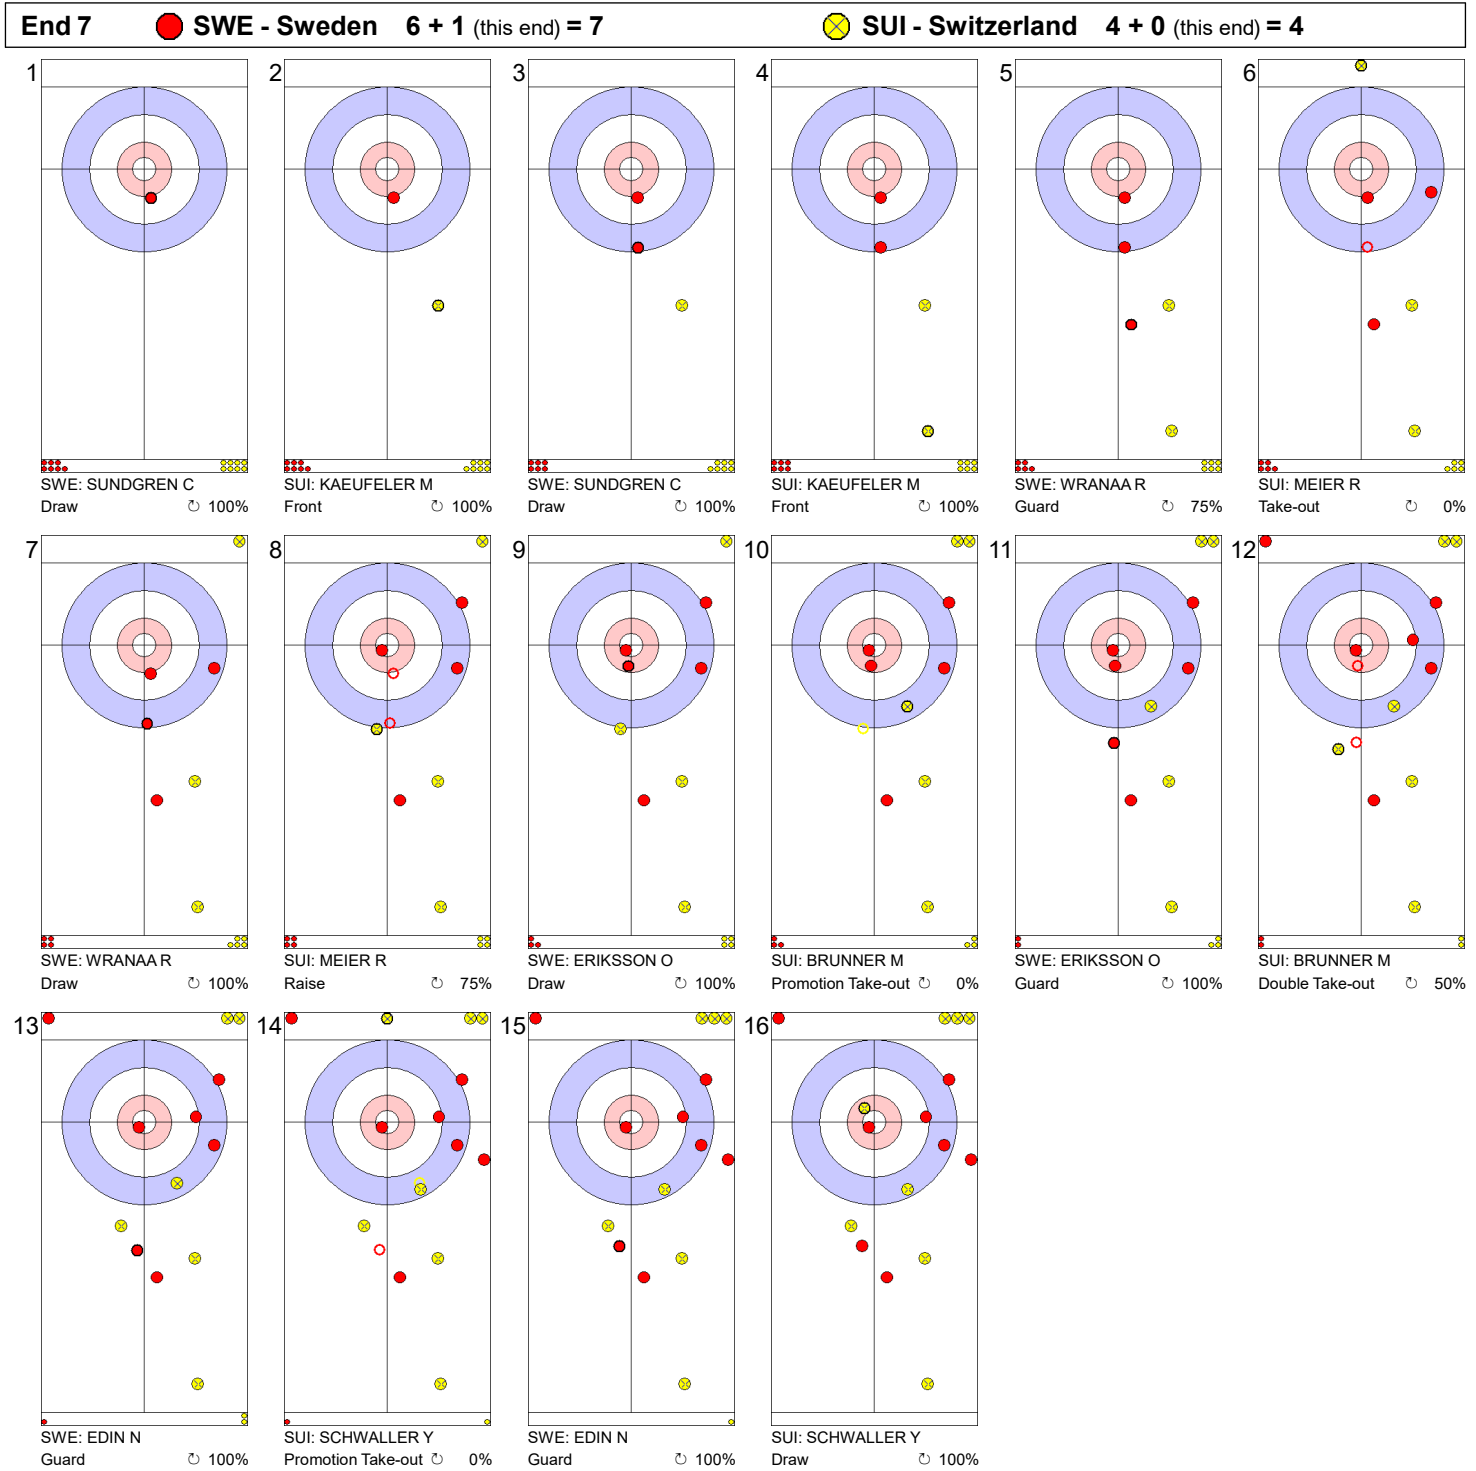

Game - Shot by Shot

Legend:
 ↻ Clockwise ↺ Counter-clockwise - Not considered

Game - Shot by Shot

Legend:
 ⌚ Clockwise ⌚ Counter-clockwise - Not considered

Game - Shot by Shot

Legend:
 Clockwise
 Counter-clockwise
 - Not considered

Game - Shot by Shot

Legend:
 ↻ Clockwise ↺ Counter-clockwise - Not considered

Game - Shot by Shot

Legend:
 Clockwise
 Counter-clockwise
 - Not considered

Game - Shot by Shot

Legend:
 Clockwise Counter-clockwise - Not considered

Game - Shot by Shot

Legend:
 Clockwise
 Counter-clockwise
 - Not considered

Game - Shot by Shot

Legend:
 Clockwise Counter-clockwise - Not considered

Game - Shot by Shot

	SWE	SUI
Total Score	8	5
Time left	03:49	03:26

Legend:
 Clockwise
 Counter-clockwise
 - Not considered