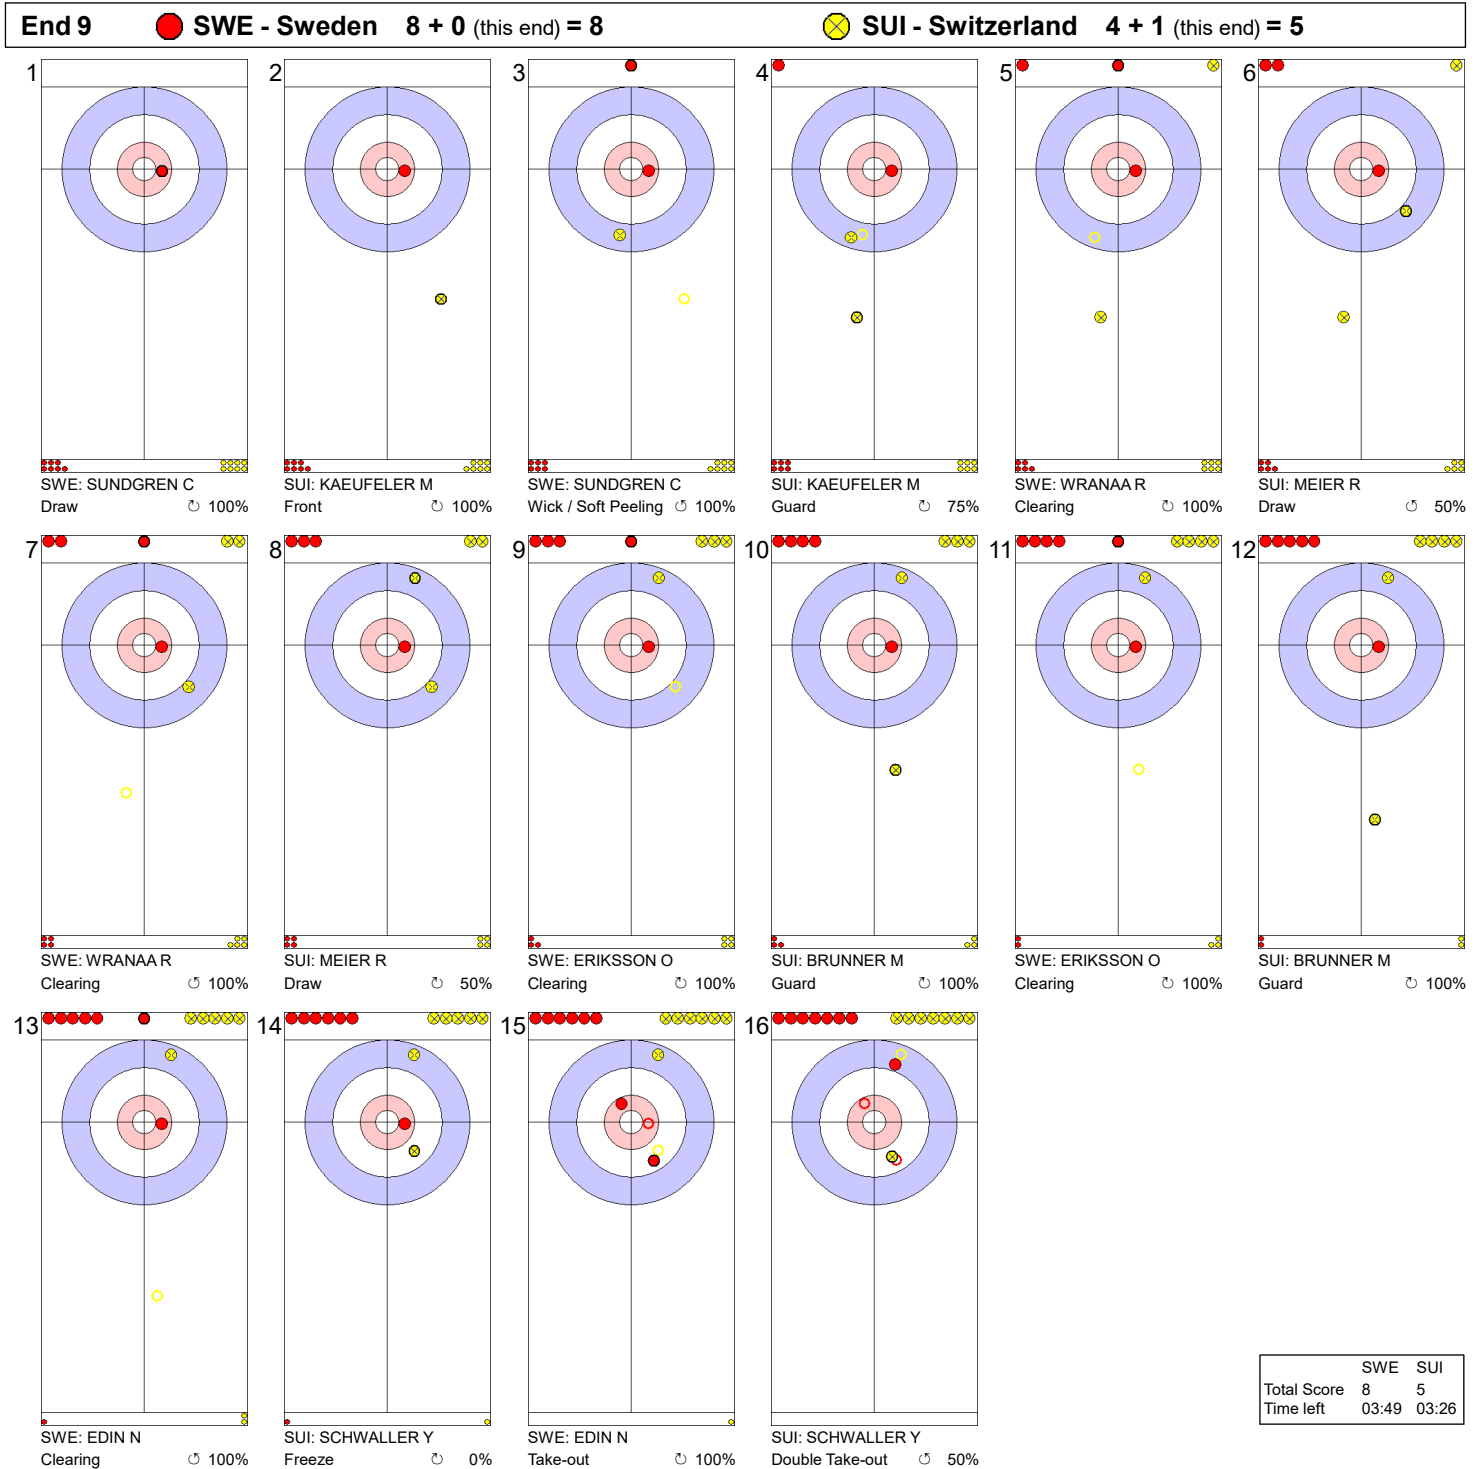

Game - Shot by Shot

Legend:
 ↻ Clockwise ↺ Counter-clockwise - Not considered

Game - Shot by Shot

Legend:
 ⌚ Clockwise ⌚ Counter-clockwise - Not considered

Game - Shot by Shot

Legend:
 Clockwise
 Counter-clockwise
 - Not considered

Game - Shot by Shot

Legend:
 ↻ Clockwise ↺ Counter-clockwise - Not considered

Game - Shot by Shot

Legend:
 Clockwise
 Counter-clockwise
 - Not considered

Game - Shot by Shot

Legend:
 Clockwise Counter-clockwise - Not considered

Game - Shot by Shot

Legend:
 Clockwise
 Counter-clockwise
 - Not considered

Game - Shot by Shot

Legend:
 Clockwise Counter-clockwise - Not considered

Game - Shot by Shot

	SWE	SUI
Total Score	8	5
Time left	03:49	03:26

Legend:
 Clockwise
 Counter-clockwise
 - Not considered