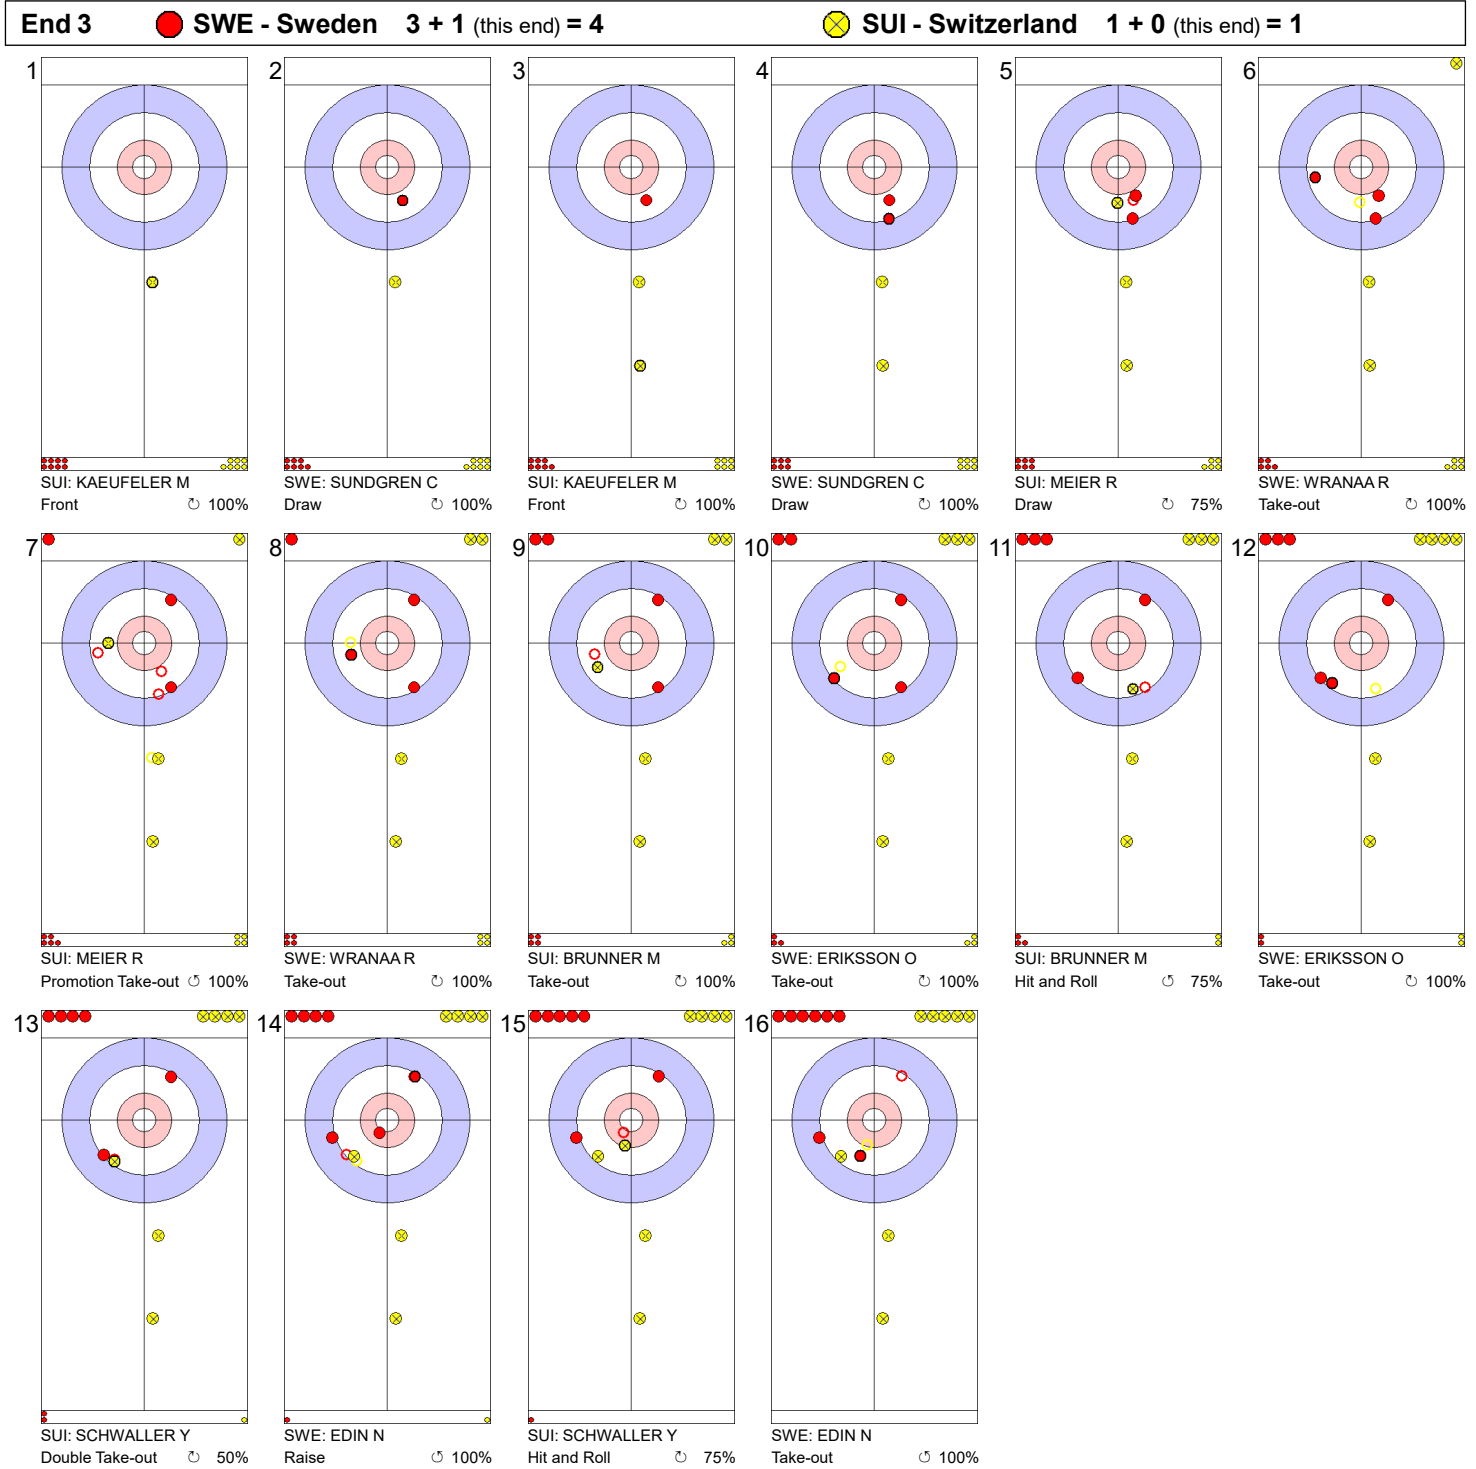

Game - Shot by Shot

Legend:
 ↻ Clockwise ↺ Counter-clockwise - Not considered

Game - Shot by Shot

Legend:
 ⌚ Clockwise ⌚ Counter-clockwise - Not considered

Game - Shot by Shot

Legend:
 Clockwise
 Counter-clockwise
 - Not considered

Game - Shot by Shot

Legend:
 ↻ Clockwise ↺ Counter-clockwise - Not considered

Game - Shot by Shot

Legend:
 Clockwise
 Counter-clockwise
 - Not considered

Game - Shot by Shot

Legend:
 Clockwise Counter-clockwise - Not considered

Game - Shot by Shot

Legend:
 Clockwise
 Counter-clockwise
 - Not considered

Game - Shot by Shot

Legend:
 Clockwise Counter-clockwise - Not considered

Game - Shot by Shot

	SWE	SUI
Total Score	8	5
Time left	03:49	03:26

Legend:
 Clockwise
 Counter-clockwise
 - Not considered