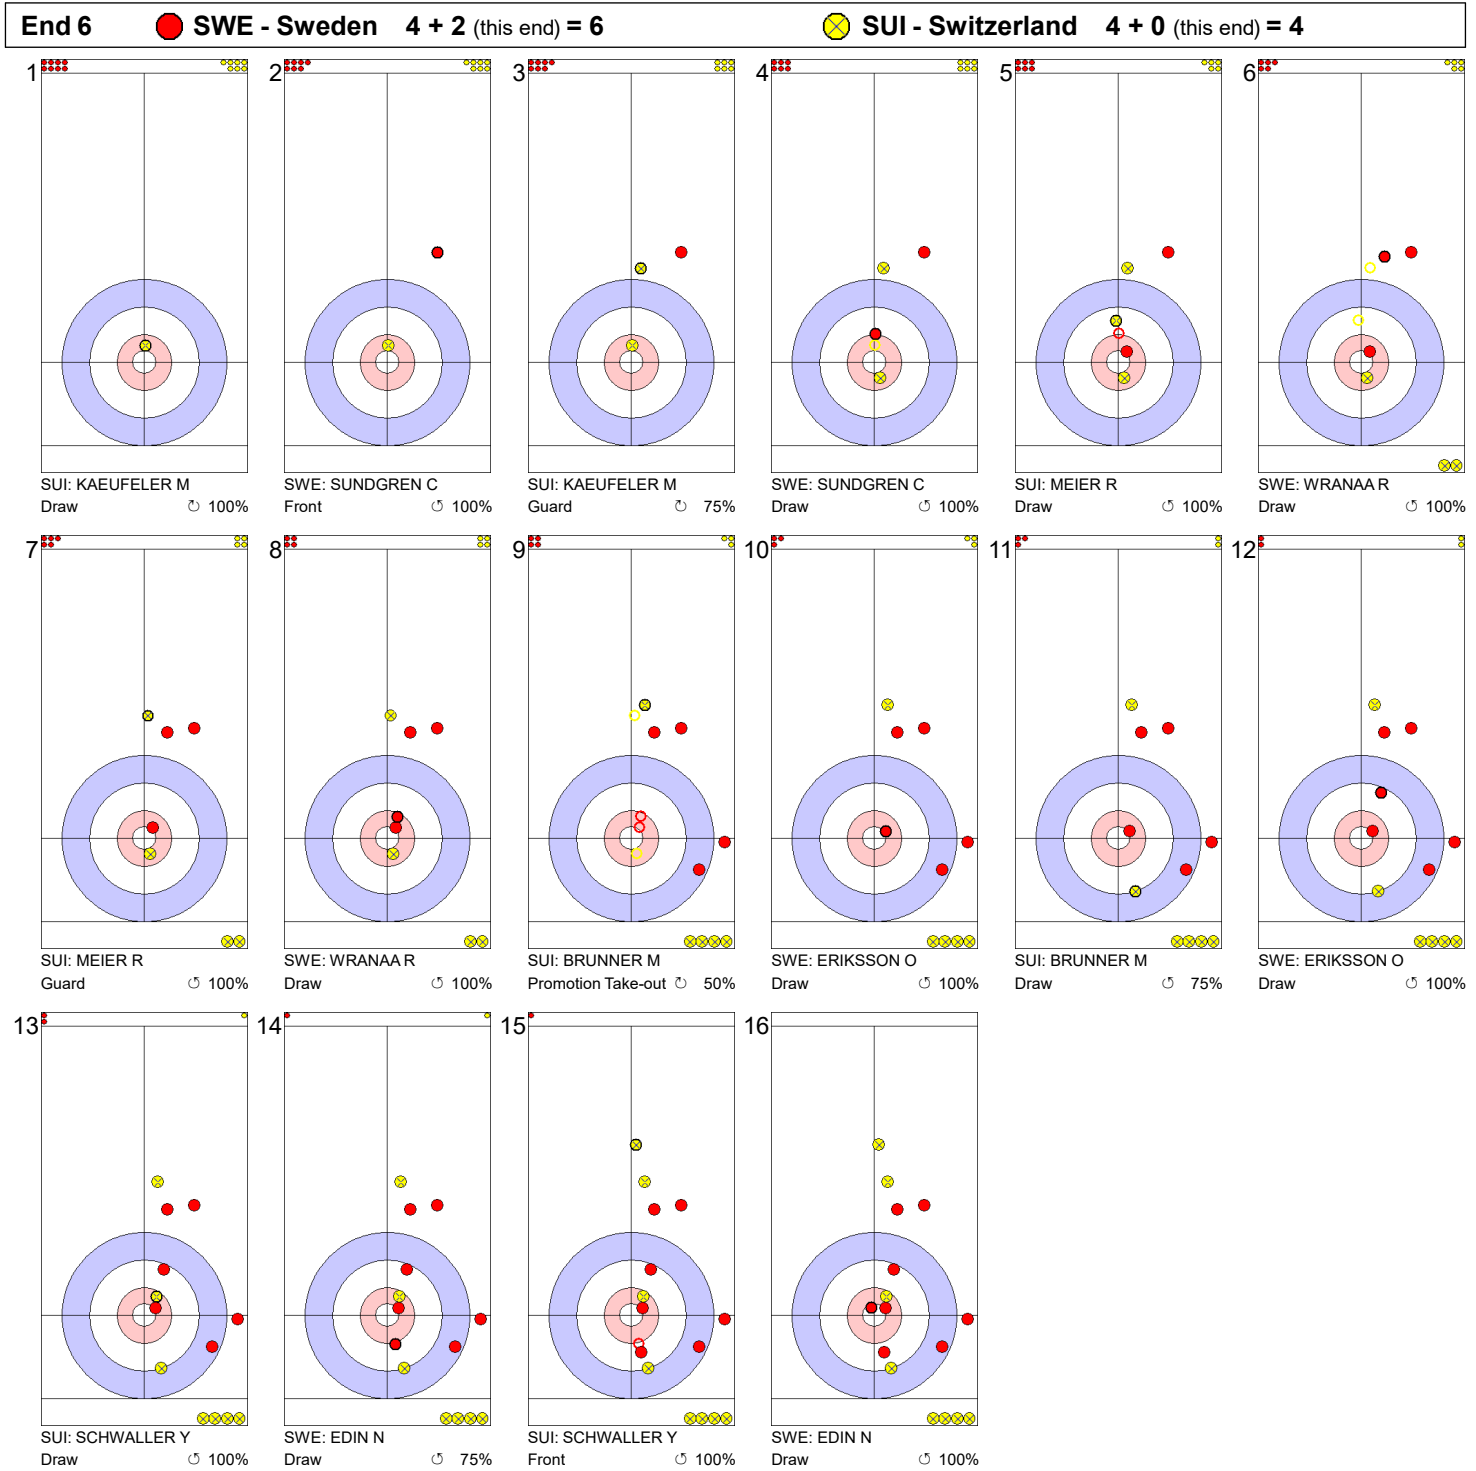

Game - Shot by Shot

Legend:
 ↻ Clockwise ↺ Counter-clockwise - Not considered

Game - Shot by Shot

Legend:
 ⌚ Clockwise ⌚ Counter-clockwise - Not considered

Game - Shot by Shot

Legend:
 Clockwise
 Counter-clockwise
 - Not considered

Game - Shot by Shot

Legend:
 ↻ Clockwise ↺ Counter-clockwise - Not considered

Game - Shot by Shot

Legend:
 Clockwise
 Counter-clockwise
 - Not considered

Game - Shot by Shot

Legend:
 Clockwise Counter-clockwise - Not considered

Game - Shot by Shot

Legend:
 Clockwise
 Counter-clockwise
 - Not considered

Game - Shot by Shot

Legend:
 Clockwise Counter-clockwise - Not considered

Game - Shot by Shot

	SWE	SUI
Total Score	8	5
Time left	03:49	03:26

Legend:
 Clockwise
 Counter-clockwise
 - Not considered