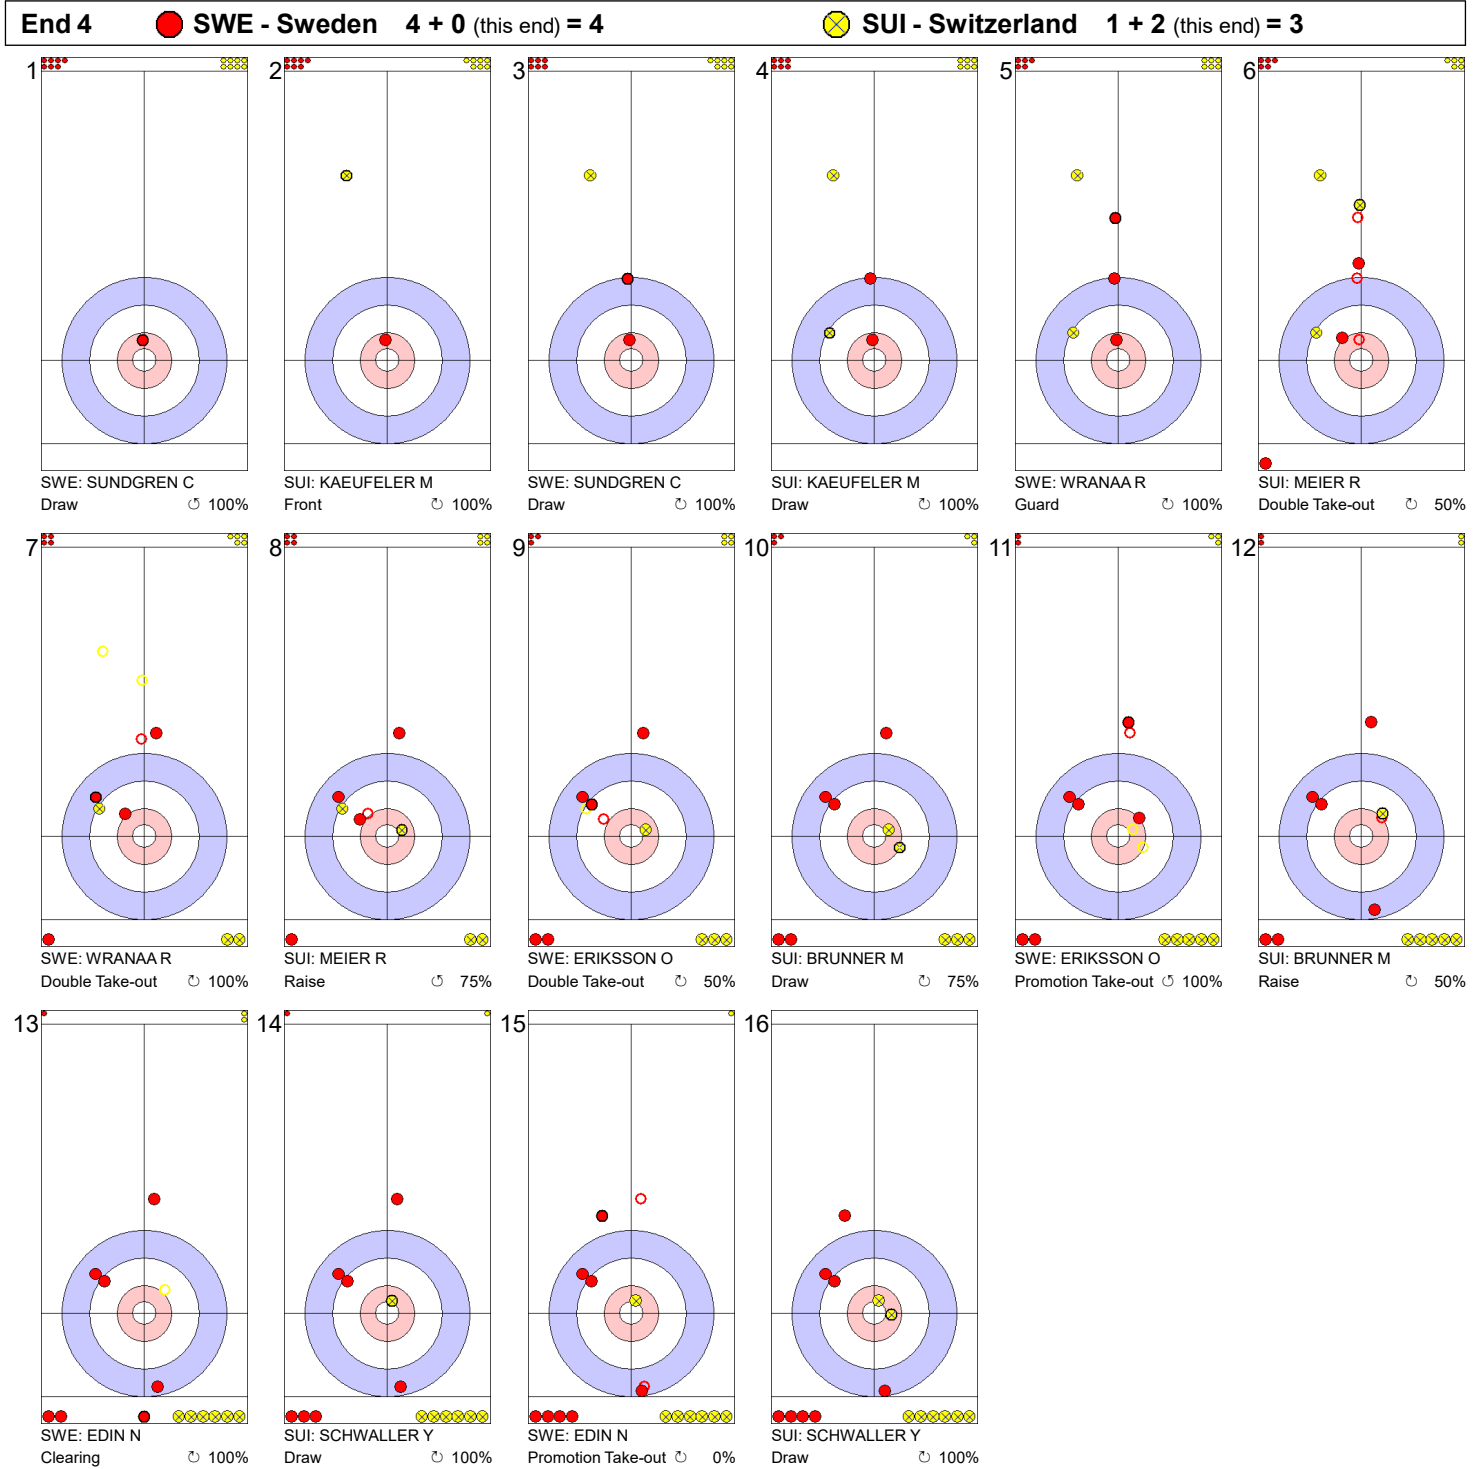

Game - Shot by Shot

Legend:
 ↻ Clockwise ↺ Counter-clockwise - Not considered

Game - Shot by Shot

Legend:
 ⌚ Clockwise ⌚ Counter-clockwise - Not considered

Game - Shot by Shot

Legend:
 Clockwise
 Counter-clockwise
 - Not considered

Game - Shot by Shot

Legend:
 ↻ Clockwise ↺ Counter-clockwise - Not considered

Game - Shot by Shot

Legend:
 Clockwise
 Counter-clockwise
 - Not considered

Game - Shot by Shot

Legend:
 Clockwise Counter-clockwise - Not considered

Game - Shot by Shot

Legend:
 Clockwise
 Counter-clockwise
 - Not considered

Game - Shot by Shot

Legend:
 Clockwise Counter-clockwise - Not considered

Game - Shot by Shot

	SWE	SUI
Total Score	8	5
Time left	03:49	03:26

Legend:
 Clockwise
 Counter-clockwise
 - Not considered